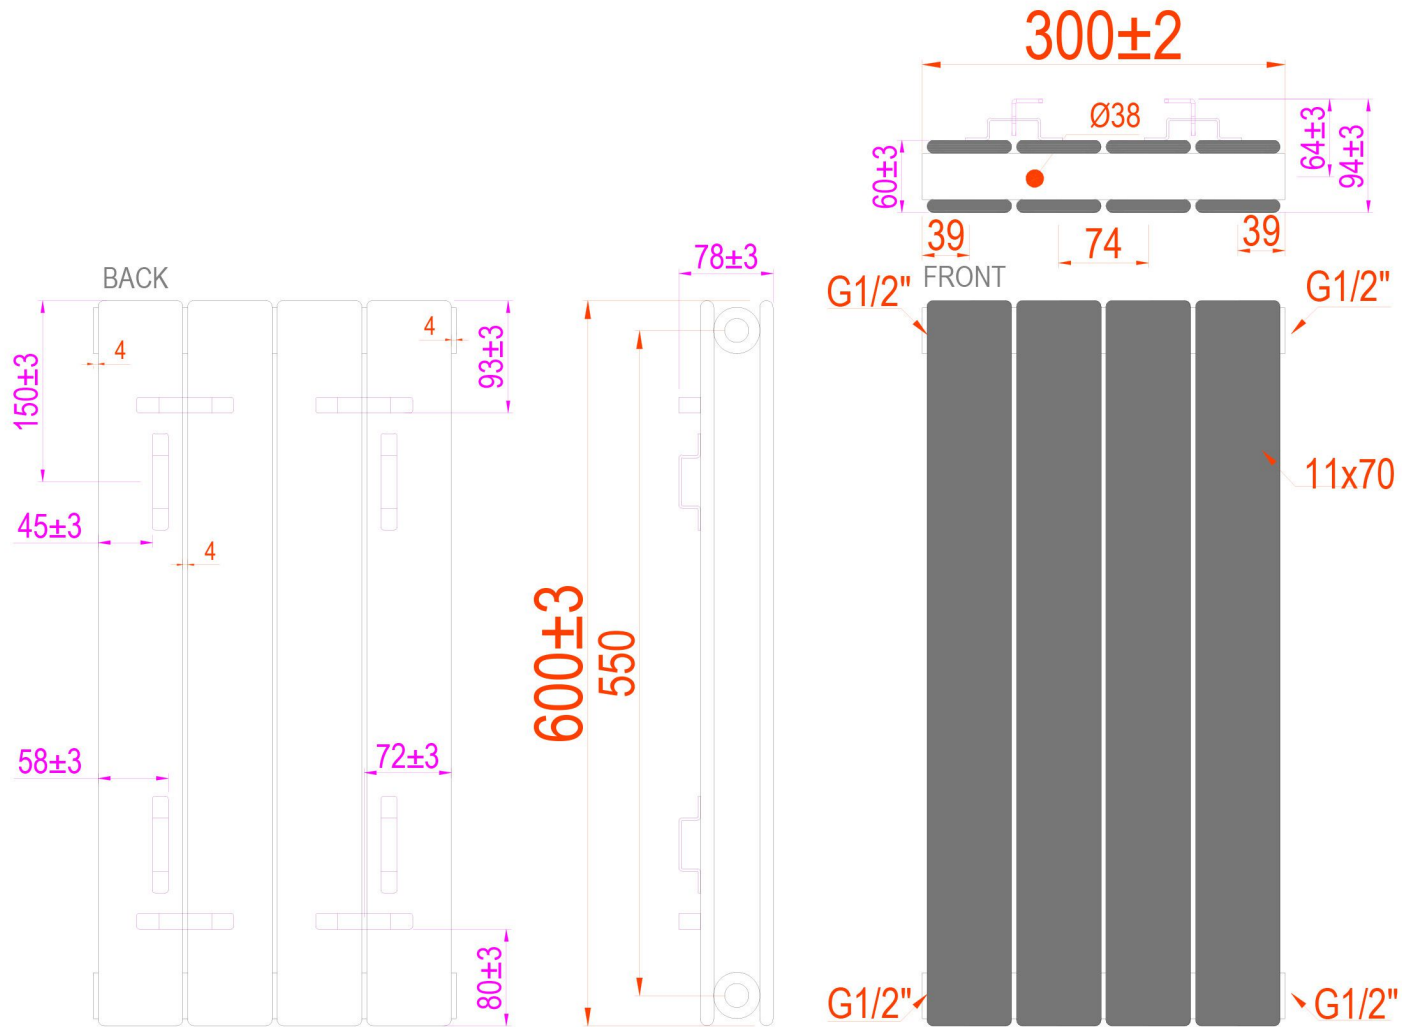

Addington II Type 20 Vertical/Horizontal 600 x 300mm.

Technical Drawing

Eastbrook 

Eastbrook Road, Gloucester GL4 3DB

Technical Helpline : 01452 317890

Mon - Fri / 8am - 5pm

Email : technical@eastbrookco.com